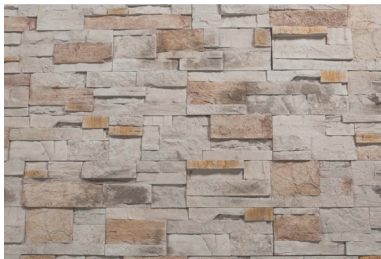

Corners that aren't an afterthought. No cutting required. Corners come in varying widths to stagger vertical joints and are 9" tall x 1-1/2" thick.

STOLL STOCK PANEL COLORS & STYLES

FRANKLIN

A Stoll exclusive, Franklin is a custom blended aged, earthy-grey tone with reddish accents that reflects the influence of local coloration.

Classic Ledge Style

NIGHTFALL

Nightfall features an attractive mix of dark grey tones, highlighted with a dash of light and color for a cobbled vintage look of reclaimed stone

AERO GRAY

A refined rustic nature with soft warm grey tones enhance the architectural features of not just the exterior of your home but the interior as well.

WAREHOUSE STOCK PANEL COLORS & STYLES

CHABLIS - Modern Stak

The rugged, natural and authentic appearance of dry stacked stone provides a dramatic texture and visually appealing design.

ASH GRAY - Classic Ledge

Deep tones of ash accompanied by aged sand accents provide character and depth, offering a wide array of application options.

SHIRAZ - Modern Stak

AUTUMN MOON - Classic Ledge

Six different molds per profile with 4 paint patterns per mold provides 24 unique panels in a 48 sq ft area.