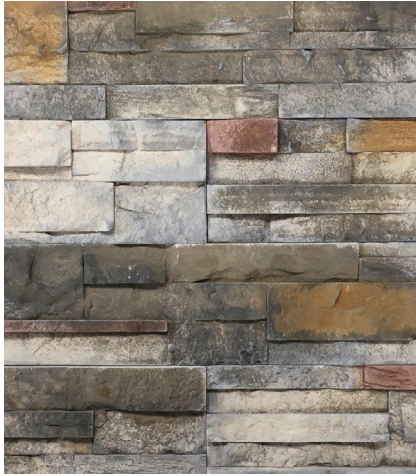

- **INTERLOCKING CORNER DETAIL.**

Our interlocking corners provide a more seamless look and covers more square footage.

- **IT'S EASY TO CUT.**

Custom fitting WayPost Stone Siding couldn't be easier, all you need is a circular saw and tin snips

Corners that aren't an afterthought. No cutting required. Corners come in varying widths to stagger vertical joints and are 9" tall x 1-1/2" thick.

STOLL STOCK PANEL COLORS & STYLES

FRANKLIN

A Stoll exclusive, Franklin is a custom blended aged, earthy-grey tone with reddish accents that reflects the influence of local coloration.

Classic Ledge Style

NIGHTFALL

Nightfall features an attractive mix of dark grey tones, highlighted with a dash of light and color for a cobbled vintage look of reclaimed stone

AERO GRAY

A refined rustic nature with soft warm grey tones enhance the architectural features of not just the exterior of your home but the interior as well.

WAREHOUSE STOCK PANEL COLORS & STYLES

CHABLIS - Modern Stak

The rugged, natural and authentic appearance of dry stacked stone provides a dramatic texture and visually appealing design.

ASH GRAY - Classic Ledge