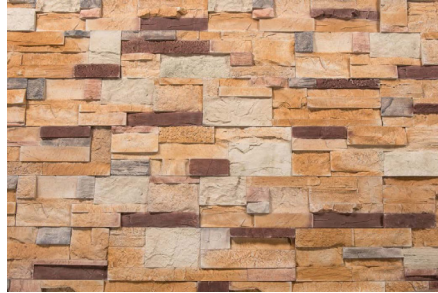

Classic Ledge Style

NIGHTFALL

Nightfall features an attractive mix of dark grey tones, highlighted with a dash of light and color for a cobbled vintage look of reclaimed stone

AERO GRAY

A refined rustic nature with soft warm grey tones enhance the architectural features of not just the exterior of your home but the interior as well.

WAREHOUSE STOCK PANEL COLORS & STYLES

CHABLIS - Modern Stak

The rugged, natural and authentic appearance of dry stacked stone provides a dramatic texture and visually appealing design.

ASH GRAY - Classic Ledge

Deep tones of ash accompanied by aged sand accents provide character and depth, offering a wide array of application options.

SHIRAZ - Modern Stak

AUTUMN MOON - Classic Ledge

Six different molds per profile with 4 paint patterns per mold provides 24 unique panels in a 48 sq ft area.

Stock accessories as well as additional special order colors are available. See back cover for details.

SPECIAL ORDER COLORS

MODERN STAK

Chianti

Merlot

Riesling

CLASSIC LEDGE

Winter