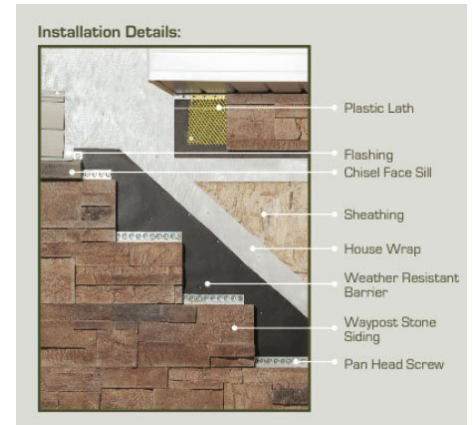

ACCESSORIES, THE FINISHING DETAILS