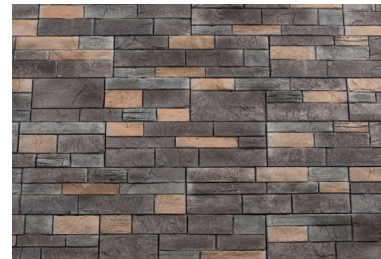

Corners that aren't an afterthought. No cutting required. Corners come in varying widths to stagger vertical joints and are 9" tall x 1-1/2" thick.

STOLL STOCK PANEL COLORS & STYLES

FRANKLIN

A Stoll exclusive, Franklin is a custom blended aged, earthy-grey tone with reddish accents that reflects the influence of local coloration.

Classic Ledge Style

NIGHTFALL

Nightfall features an attractive mix of dark grey tones, highlighted with a dash of light and color for a cobbled vintage look of reclaimed stone

AERO GRAY

A refined rustic nature with soft warm grey tones enhance the architectural features of not just the exterior of your home but the interior as well.

WAREHOUSE STOCK PANEL COLORS & STYLES

CHABLIS - Modern Stak

The rugged, natural and authentic appearance of dry stacked stone provides a dramatic texture and visually appealing design.

ASH GRAY - Classic Ledge

Deep tones of ash accompanied by aged sand accents provide character and depth, offering a wide array of application options.

SHIRAZ - Modern Stak

AUTUMN MOON - Classic Ledge

Six different molds per profile with 4 paint patterns per mold provides 24 unique panels in a 48 sq ft area.